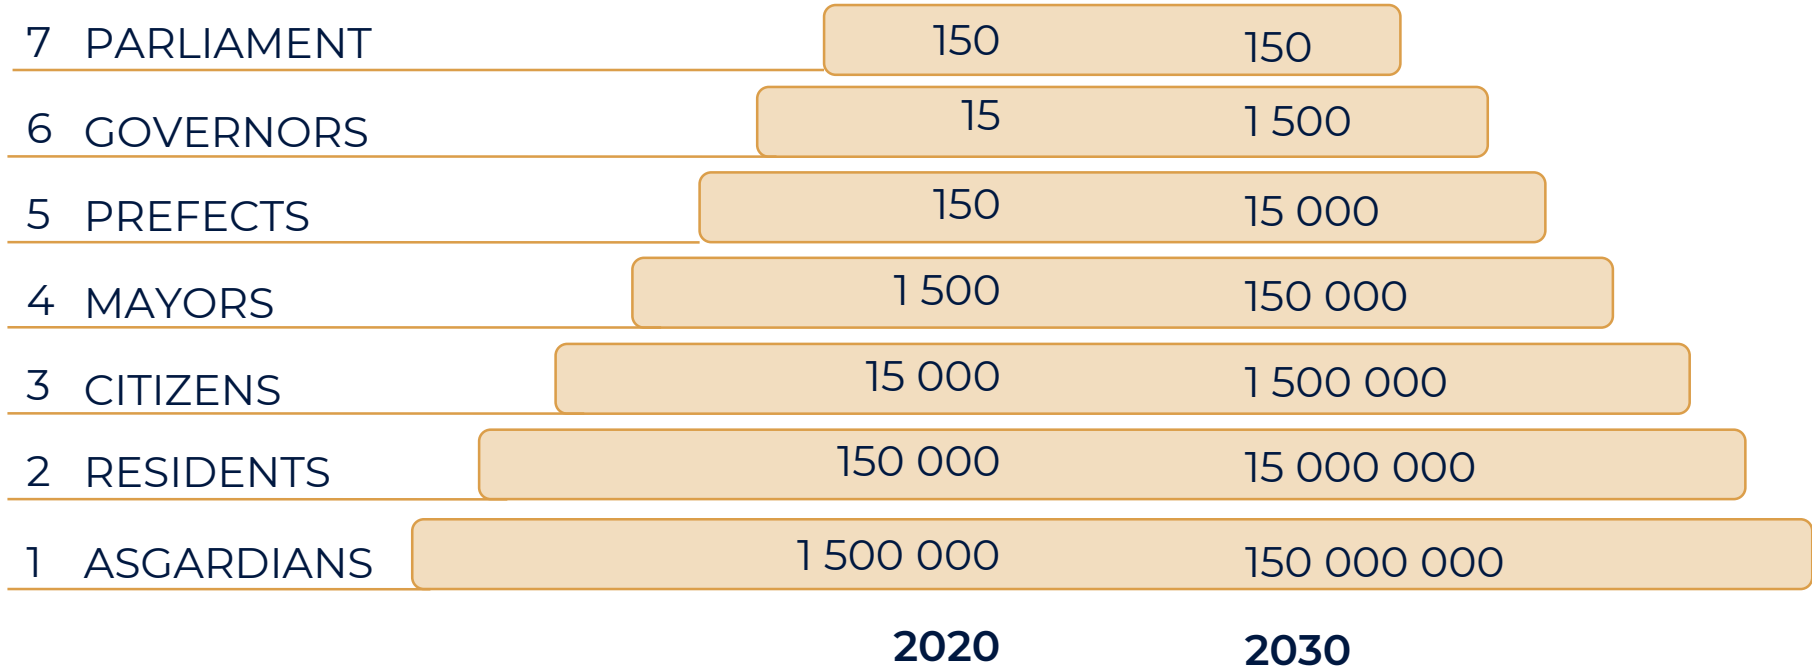

National Structure of Asgardia and Supreme National Authorities

Dr. Igor Ashurbeyli, Head of Nation

II Executives Congress, Tallinn, 24 November, 2019

STAR, MOON AND EARTH ARKS

Population of Asgardia

Classification of the cities by population (in thousands)

Classification of the cities by level of importance

- I. Continental
- II. Subcontinental
- III. Country
- IV. Area or District

Other factors of importance

- I. Cities with Asgardians
- II. Cities with Residents
- III. Cities with Mayors