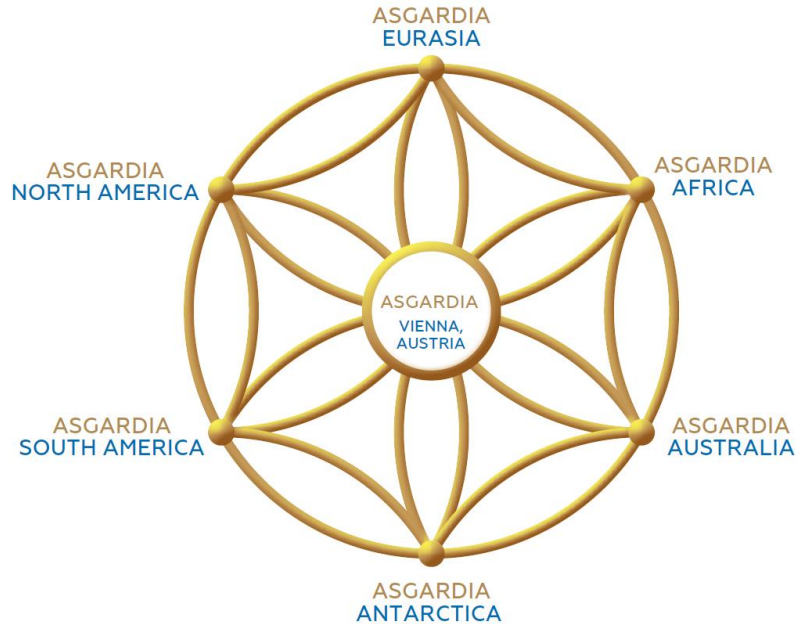

National Structure of Asgardia and Supreme National Authorities

Dr. Igor Ashurbeyli, Head of Nation

II Executives Congress, Tallinn, 24 November, 2019

STAR, MOON AND EARTH ARKS

Population of Asgardia

Classification of the cities by population (in thousands)

Classification of the cities by level of importance

- I. Continental
- II. Subcontinental
- III. Country
- IV. Area or District

Other factors of importance

- I. Cities with Asgardians
- II. Cities with Residents
- III. Cities with Mayors

Basic structure of Asgardia's representative offices

CONTINENTAL STRUCTURE

Continent	Country	Capital or the biggest city
EURASIA	Austria	Vienna
	Russia	Moscow
	China	Beijing
	India	Delhi
NORTH AMERICA	USA	New-York
	Canada	Montreal
	Mexico	Mexico city
SOUTH AMERICA	Argentina	Buenos Aires
	Brasil	Rio de Janeiro
AUSTRALIA	Australia	Sydney
AFRICA	Ethiopia	Addis Ababa
ANTARCTICA	Asgardia	Asgard